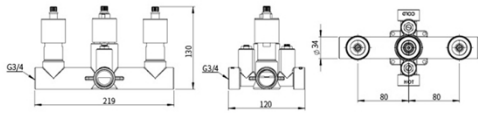

CL 822M

CL 832M

CL 823M

QUALITY FIRST SINCERITY UP-MOST

THERMOSTATIC CONCEALED VALVE

Plate & Handle

PS3+HR3

PS2+HR2

PS3+HS3

PS2+HS2

Handle

HS

HS-2

HR

HR-2

Shower Arm