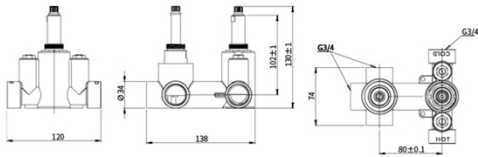

CL 822M

CL 832M

CL 823M

QUALITY FIRST SINCERITY UP-MOST

THERMOSTATIC CONCEALED VALVE

Plate & Handle

PS3+HR3

PS2+HR2

PS3+HS3

PS2+HS2

Handle

HS

HS-2

HR

HR-2

Shower Arm