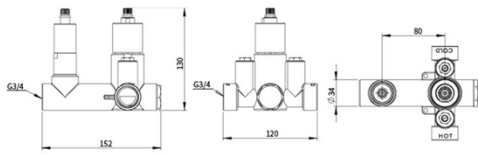

CL 822M

CL 832M

CL 823M

QUALITY FIRST SINCERITY UP-MOST

THERMOSTATIC CONCEALED VALVE

Plate & Handle

PS3+HR3

PS2+HR2

PS3+HS3

PS2+HS2

Handle

HS

HS-2

HR

HR-2

Shower Arm